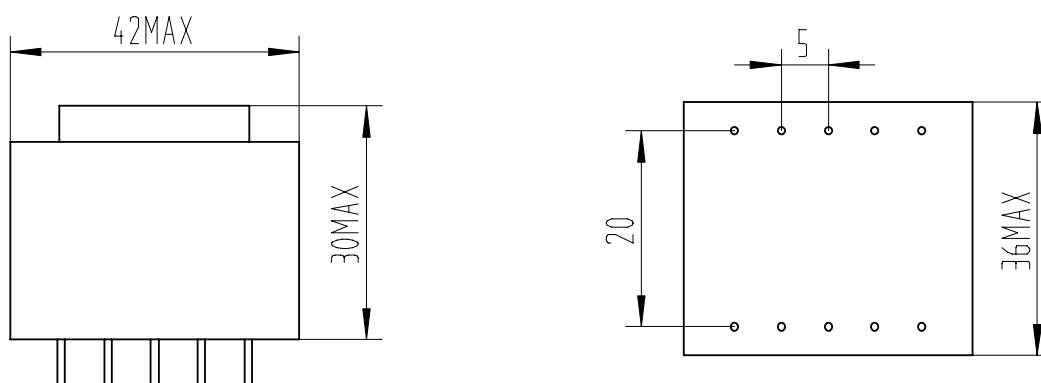

(mm)

EI38*13.6 series:

Part No.	Rated Output Voltage (AC V)	Rated Output Current (AC mA)
EI38*13.6-6	6	533
EI38*13.6-9	9	355
EI38*13.6-12	12	266
EI38*13.6-15	15	213
EI38*13.6-18	18	177
EI38*13.6-24	24	133

Rated Input Voltage: 50/60Hz 115/230V

Insulation Class:B (130°C)

Usage Temperature Range: -25~70°C